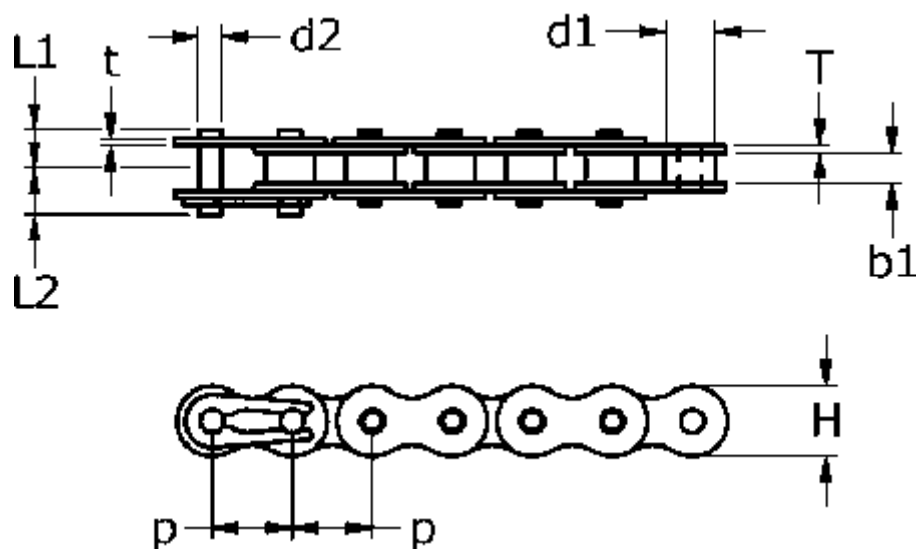

Article number: 61384102400000

Description: Tsubaki 24 B-1 Simplex rollerchain
Neptune. Lambda maintenance free

Note: 24 B-1

Measures

b1	= 25.4
Breaking power	= 160kN
d1	= 25.4
d2	= 14.63
H	= 33.4
L1	= 26.65
L2	= 31.85
P	= 38.1

T = 6
t = 5.6